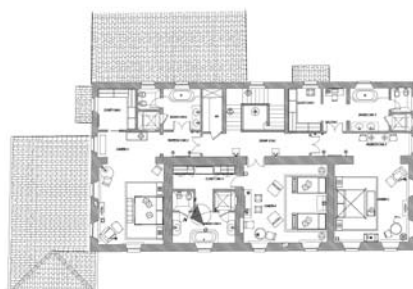

CASA BIONDI

DISTANCE FROM IL BORGO:

2.5 kilometres

MAIN HOUSE

Mq 693.22 / Sq Ft 7461.757

Ground floor:

Living room with authentic Tuscan fireplace; double bedroom with kingsize bed, ensuite bathroom and outdoor terrace; twin bedroom with single beds and ensuite bathroom; two powder rooms; library; dining area; kitchen; laundry.

First floor:

Master bedroom with kingsize bed, walk-in closet and ensuite bathroom; double bedroom with kingsize bed, walk-in closet and ensuite bathroom; twin bedroom with super single beds and ensuite bathroom.

POOL HOUSE

Mq 32.83 / Sq Ft 353.379

Kitchenette and bathroom; outdoor seating area.

AMENITIES

Private outdoor heated swimming pool; LCD flatscreen TVs in living room, library and all bedrooms; broadband wi-fi internet connection; air conditioning; minibar; outside terrace with pergola-shaded seating and dining area.

Sleeps ten

GROUND FLOOR

FIRST FLOOR

POOL HOUSE