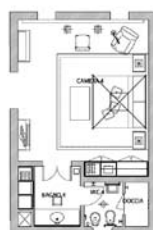

VILLA CHIUSA

Located within easy walking distance of Il Borgo

MAIN HOUSE

Mq 362.20 / Sq Ft 3898.688

Ground floor:

Living room with authentic Tuscan fireplace; library/TV room; dining room; kitchen; laundry; two powder rooms.

First floor:

Master bedroom with kingsize bed, walk-in closet and ensuite bathroom; double bedroom with kingsize bed and ensuite bathroom; twin bedroom with super single beds and ensuite bathroom.

GUEST HOUSE

Mq 47.48 / Sq Ft 511.070

Double bedroom with kingsize bed and ensuite bathroom.

POOL HOUSE

Mq 37.41 / Sq Ft 402.677

Kitchenette; bathroom.

AMENITIES

Private outdoor heated swimming pool with infinity edge; LCD flatscreen TVs in living room, library and all bedrooms; broadband wi-fi internet connection; air conditioning; minibar; outside terrace with dining area.

Sleeps eight

GROUND FLOOR

FIRST FLOOR

GUEST HOUSE

POOL HOUSE