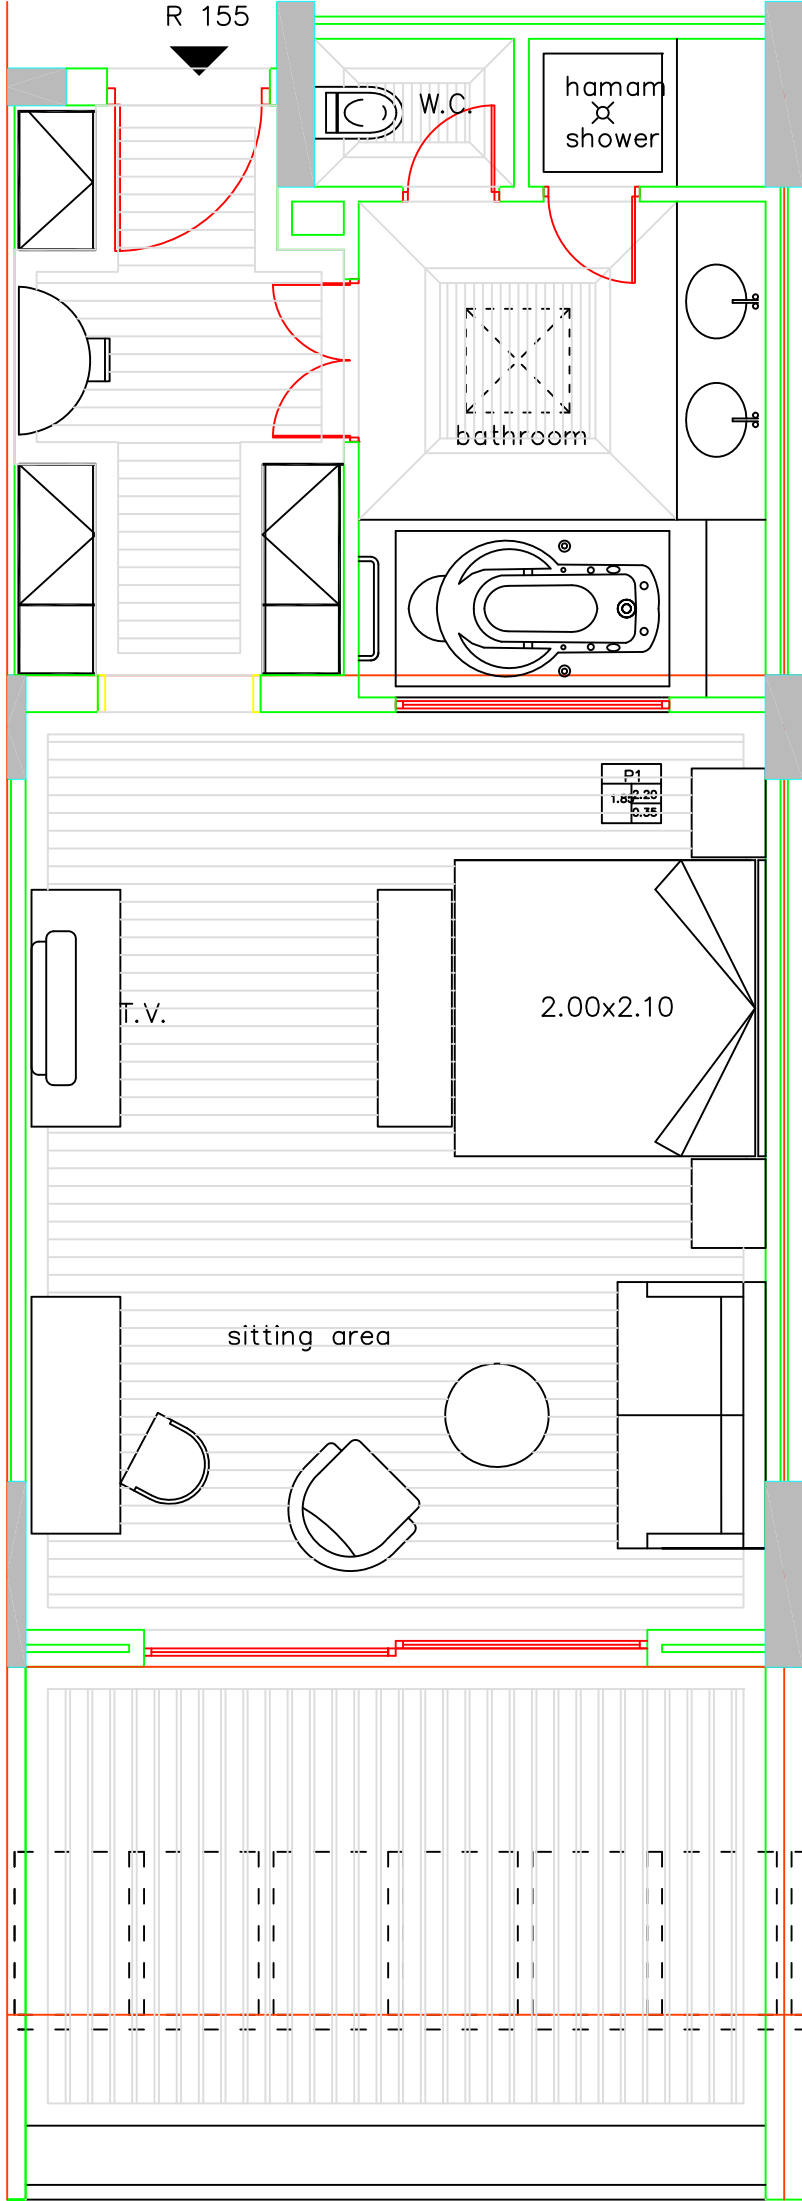

R 155

hamam
shower

W.C.

bathroom

T.V.

2.00x2.10

sitting area