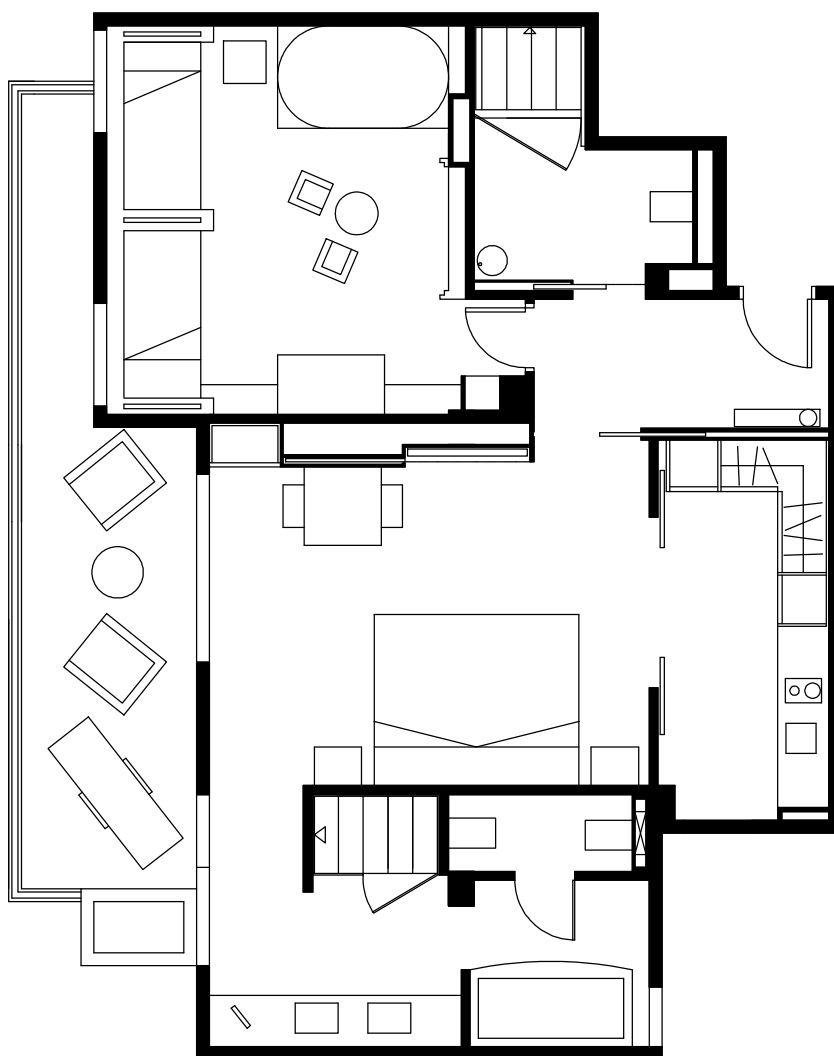

Children's Kingdom Suite

Size: 110 m² (1185 sq. ft.)

Note: Images are not exactly to scale. Floorplans are representative of the room category and some variations may occur.