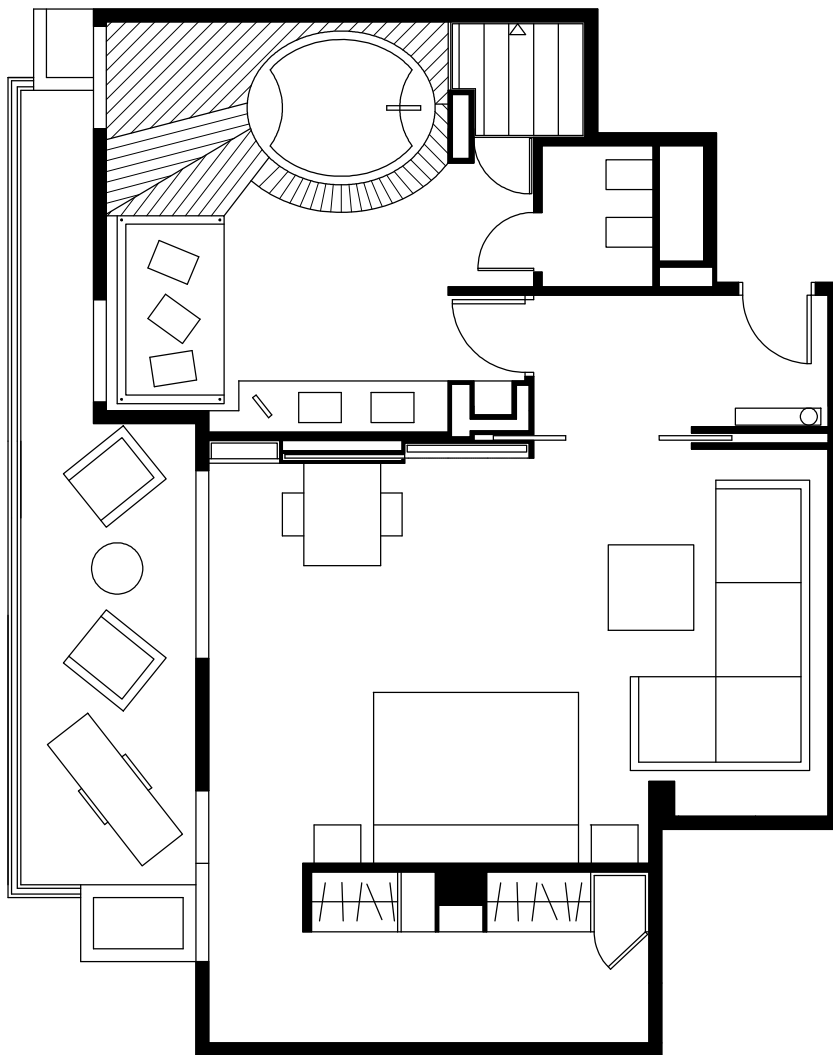

Grand Deluxe Seaview Suite

Size: 110 m² (1185 sq. ft.)

Note: Images are not exactly to scale. Floorplans are representative of the room category and some variations may occur.