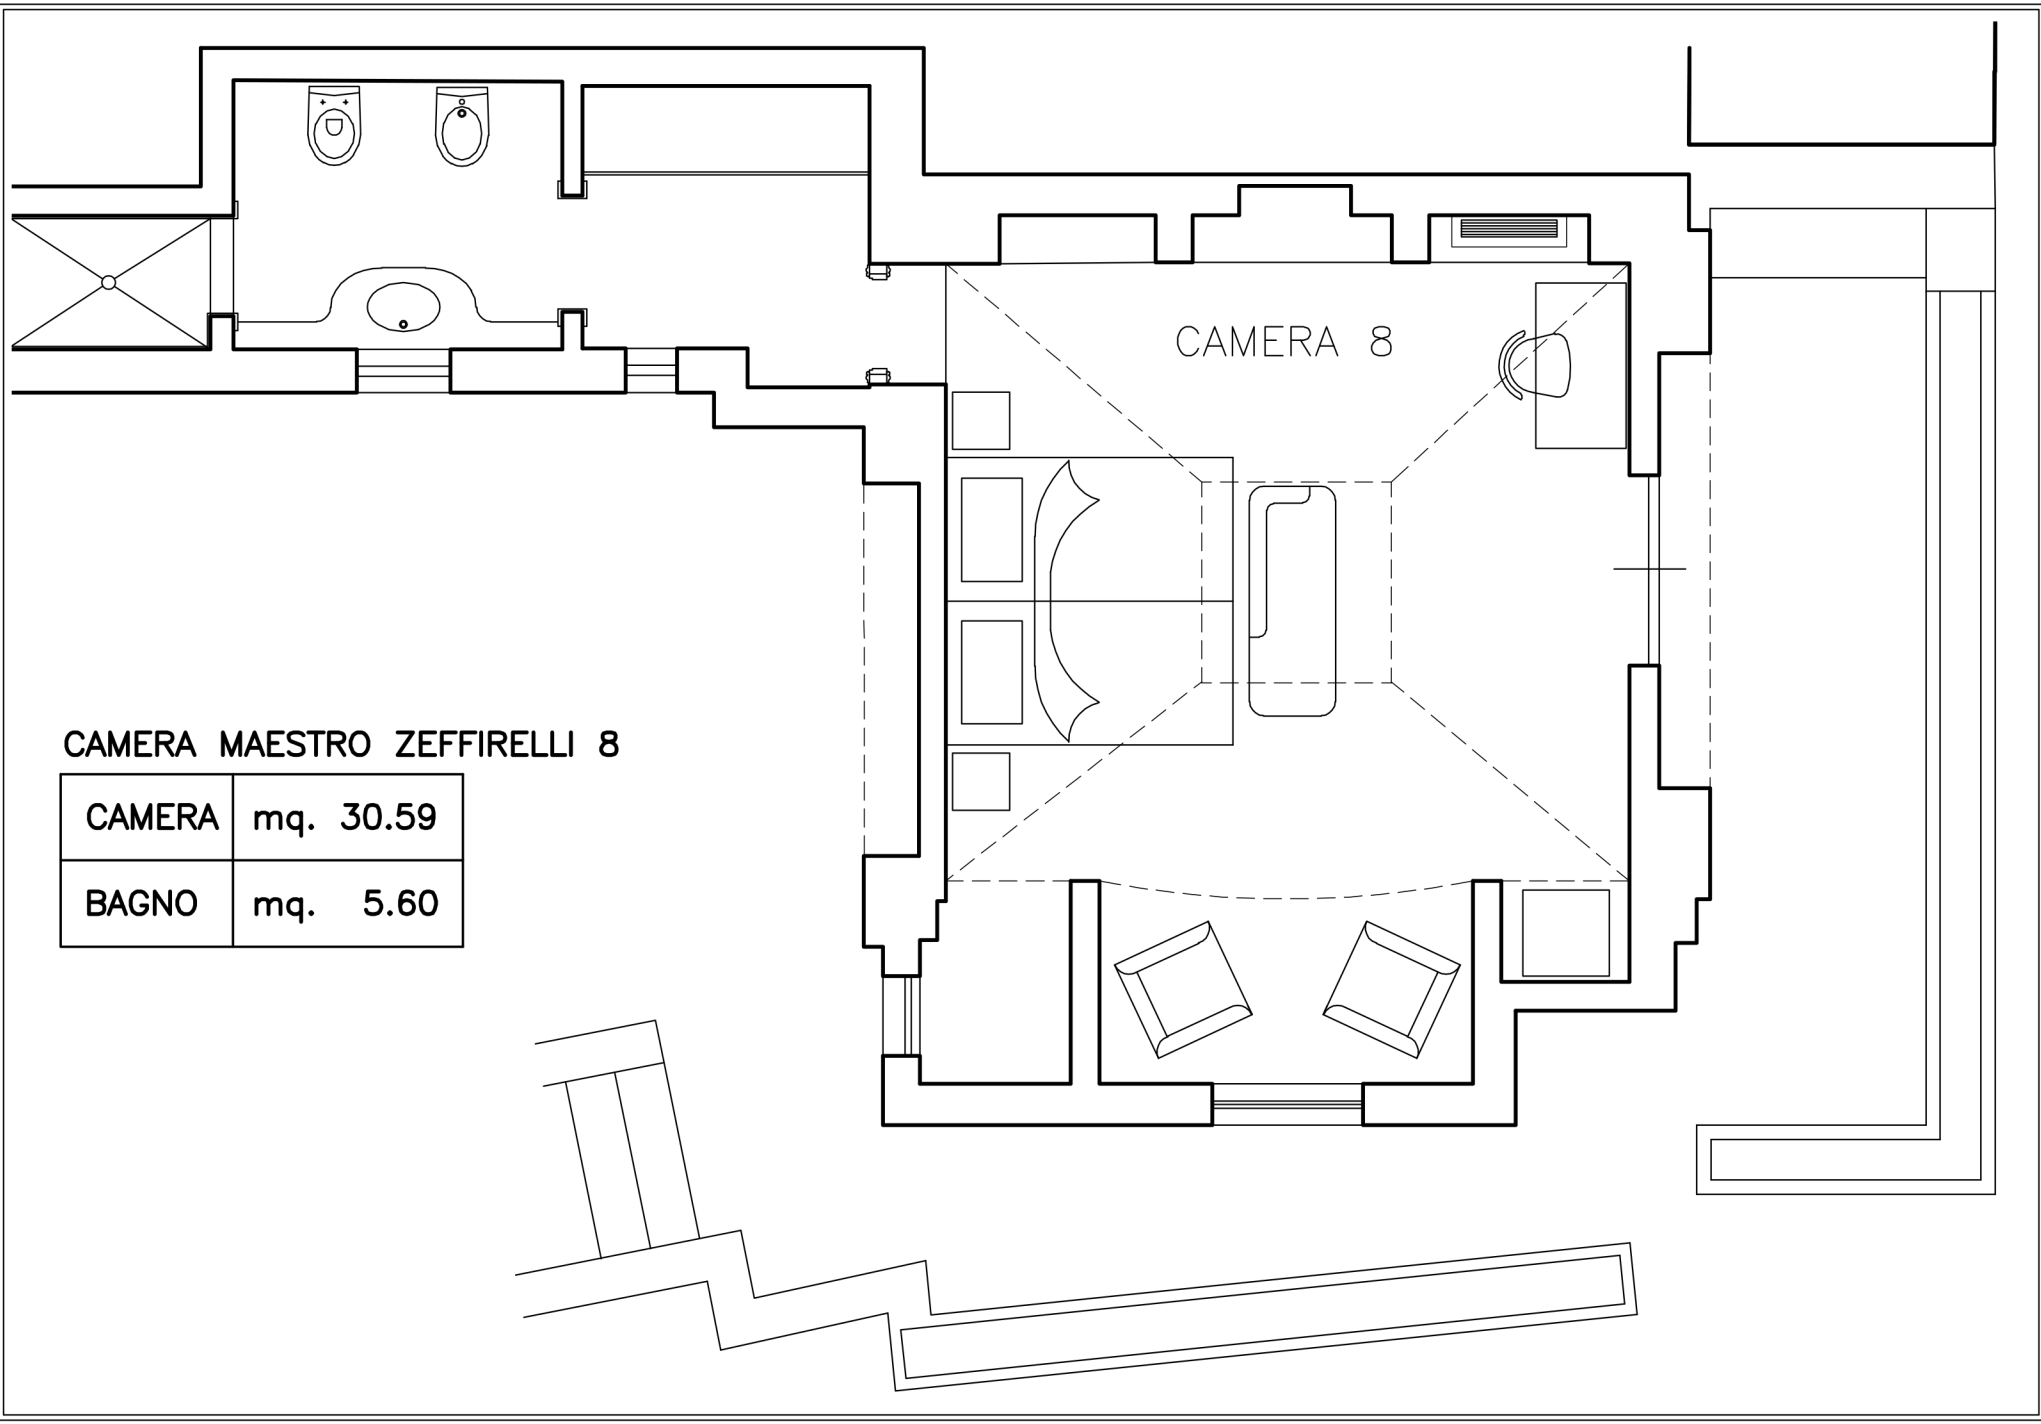

CAMERA MAESTRO ZEFFIRELLI 6

CAMERA	mq. 90.00	BAGNO	mq. 4.80
BAGNO	mq. 18.80		

CAMERA MAESTRO ZEFFIRELLI 7

CAMERA	mq. 43.00
BAGNO	mq. 4.50

CAMERA 7

135
135
23

CAMERA MAESTRO ZEFFIRELLI 8

CAMERA	mq. 30.59
BAGNO	mq. 5.60