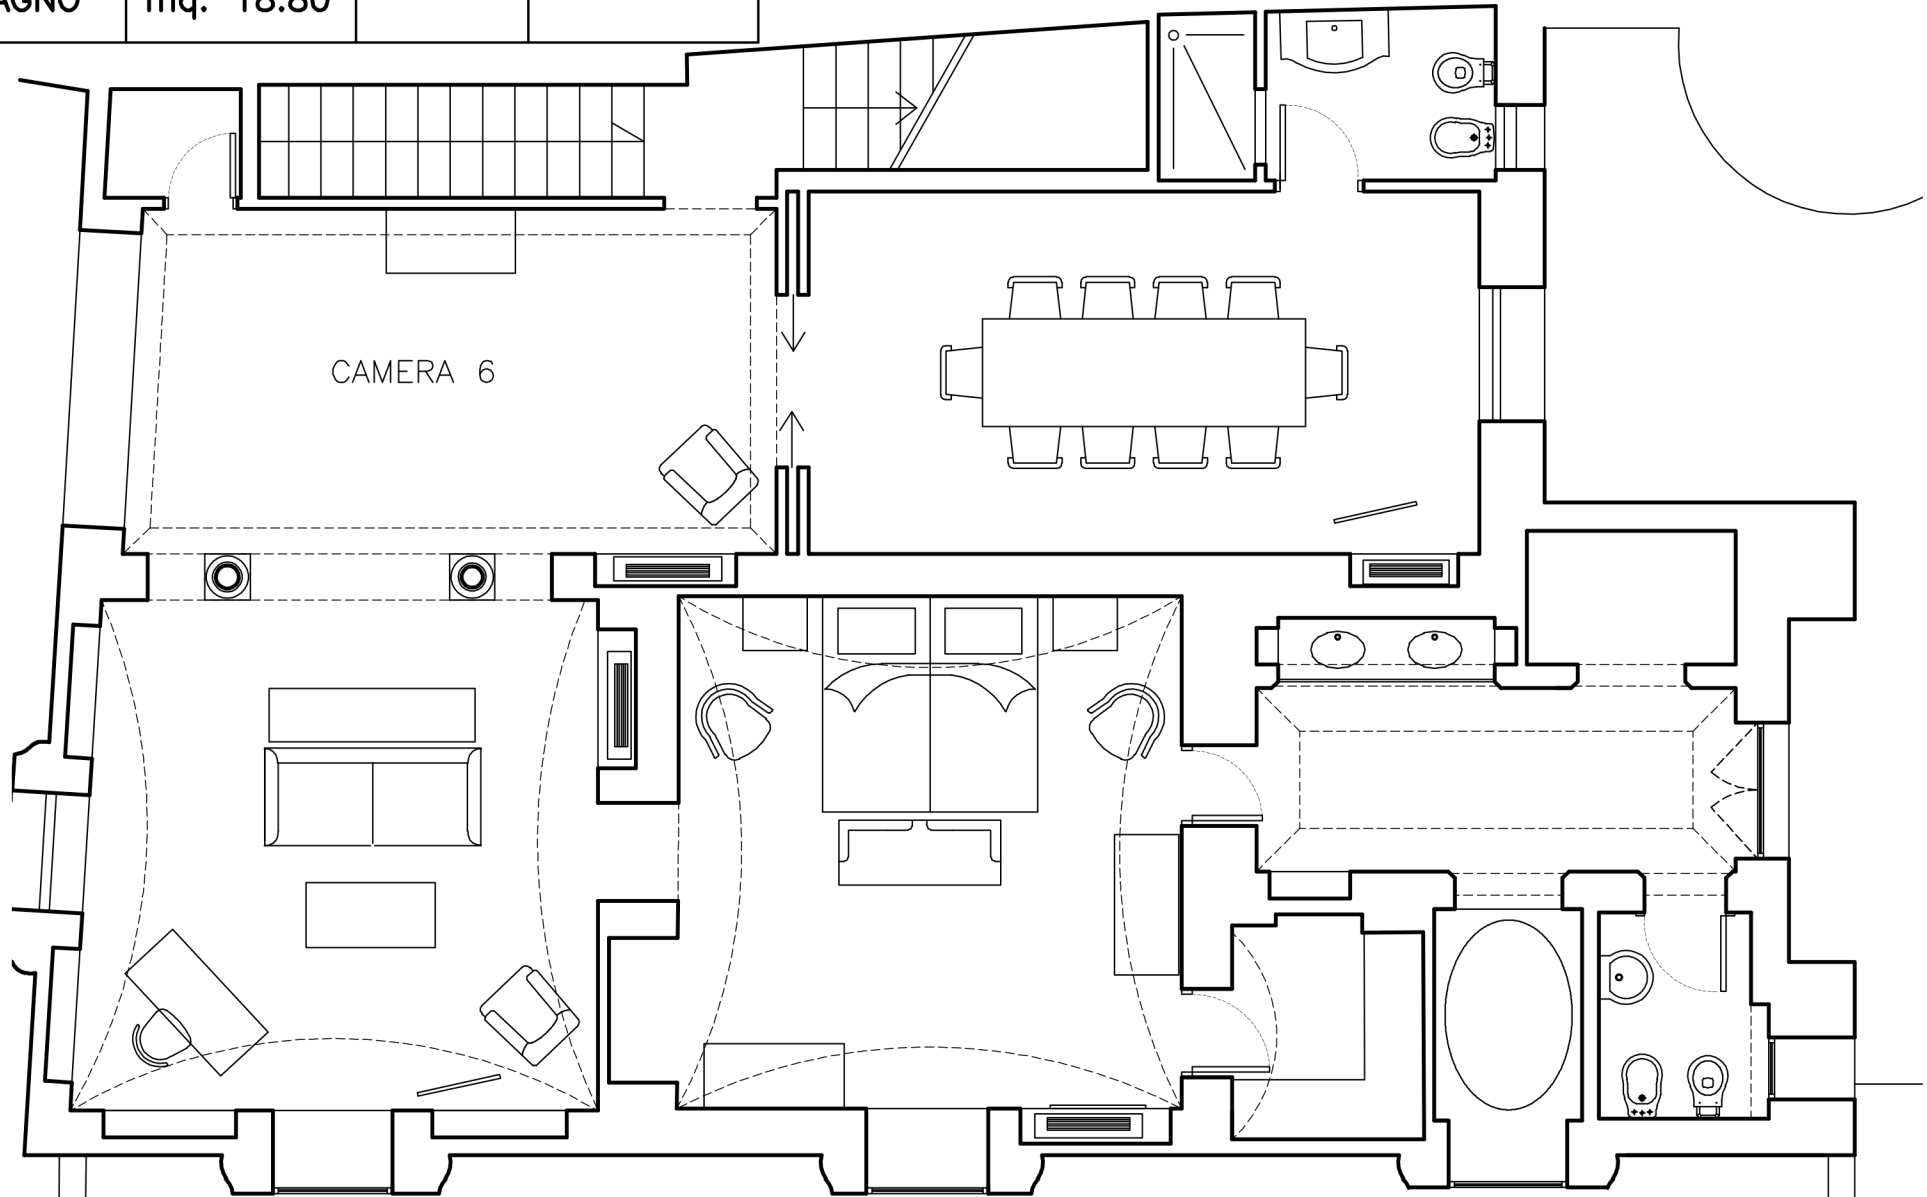

CAMERA MAESTRO ZEFFIRELLI 6

CAMERA	mq. 90.00	BAGNO	mq. 4.80
BAGNO	mq. 18.80		

CAMERA MAESTRO ZEFFIRELLI 7

CAMERA	mq. 43.00
BAGNO	mq. 4.50

CAMERA 7

135
135
23

CAMERA MAESTRO ZEFFIRELLI 8

CAMERA	mq. 30.59
BAGNO	mq. 5.60