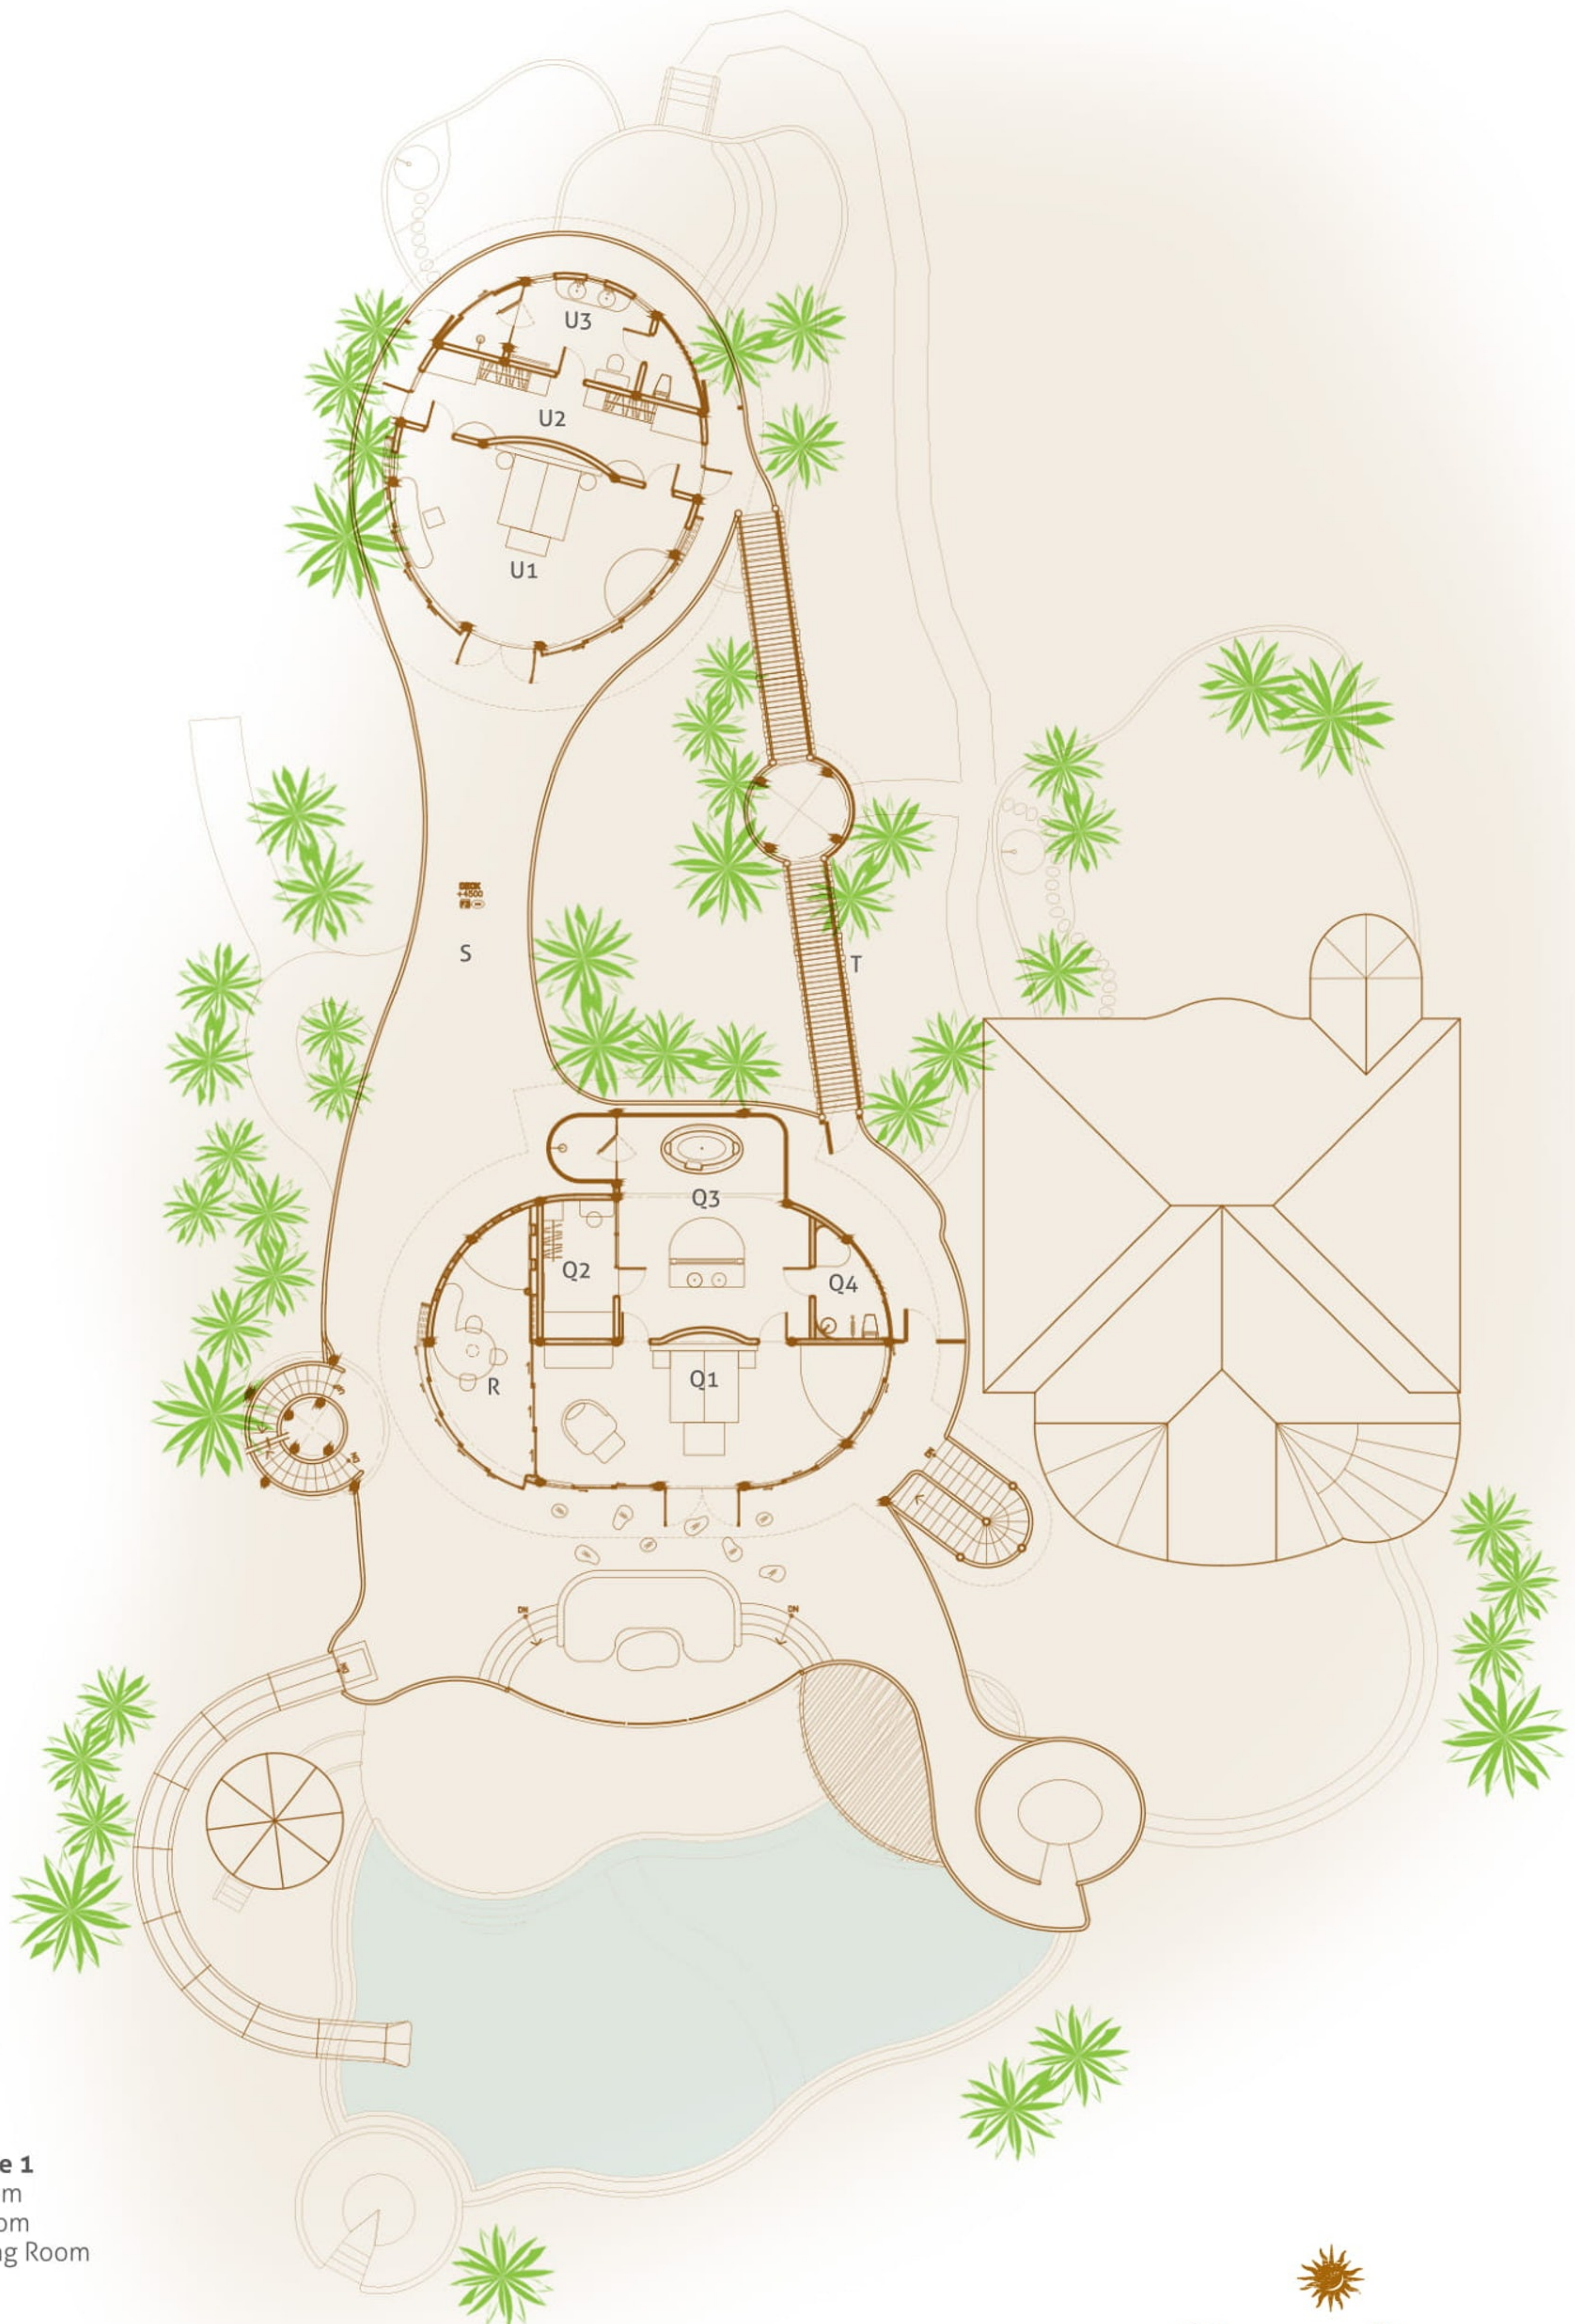

Villa 34

Ground Floor

- A Entrance
- B TV Lounge
- C Dining Area
- D Kitchen
- E Chocolate Room
- F Wine Cellar
- G Storage
- H Pool Deck
- I Pool
- J Children's Pool
- K Sunken Seating
- L Children's Tree House
- M Slide
- N Uncovered Sunken Seating
- O Master Suite**
 - O1 Bedroom
 - O2 Master Bathroom
 - O3 Dressing Room
 - O4 Outdoor Shower
- P Relaxation Area**
 - P1 Gym
 - P2 Daybed
 - P3 Outdoor Shower
 - P4 Steam Room
 - P5 Sauna
 - P6 Toilet

Villa 34
First Floor

- Q Guest Suite 1**
 01 Bedroom
 02 Bathroom
 03 Dressing Room
 04 Toilet
- R Library
- S Deck
- T Rope Bridge
- U Guest Suite 2**
 U1 Bedroom
 U2 Dressing Room
 U3 Bathroom

Noonu Atoll, Republic of Maldives
 T: +91 124 4511000 | E: reservations@soneva.com