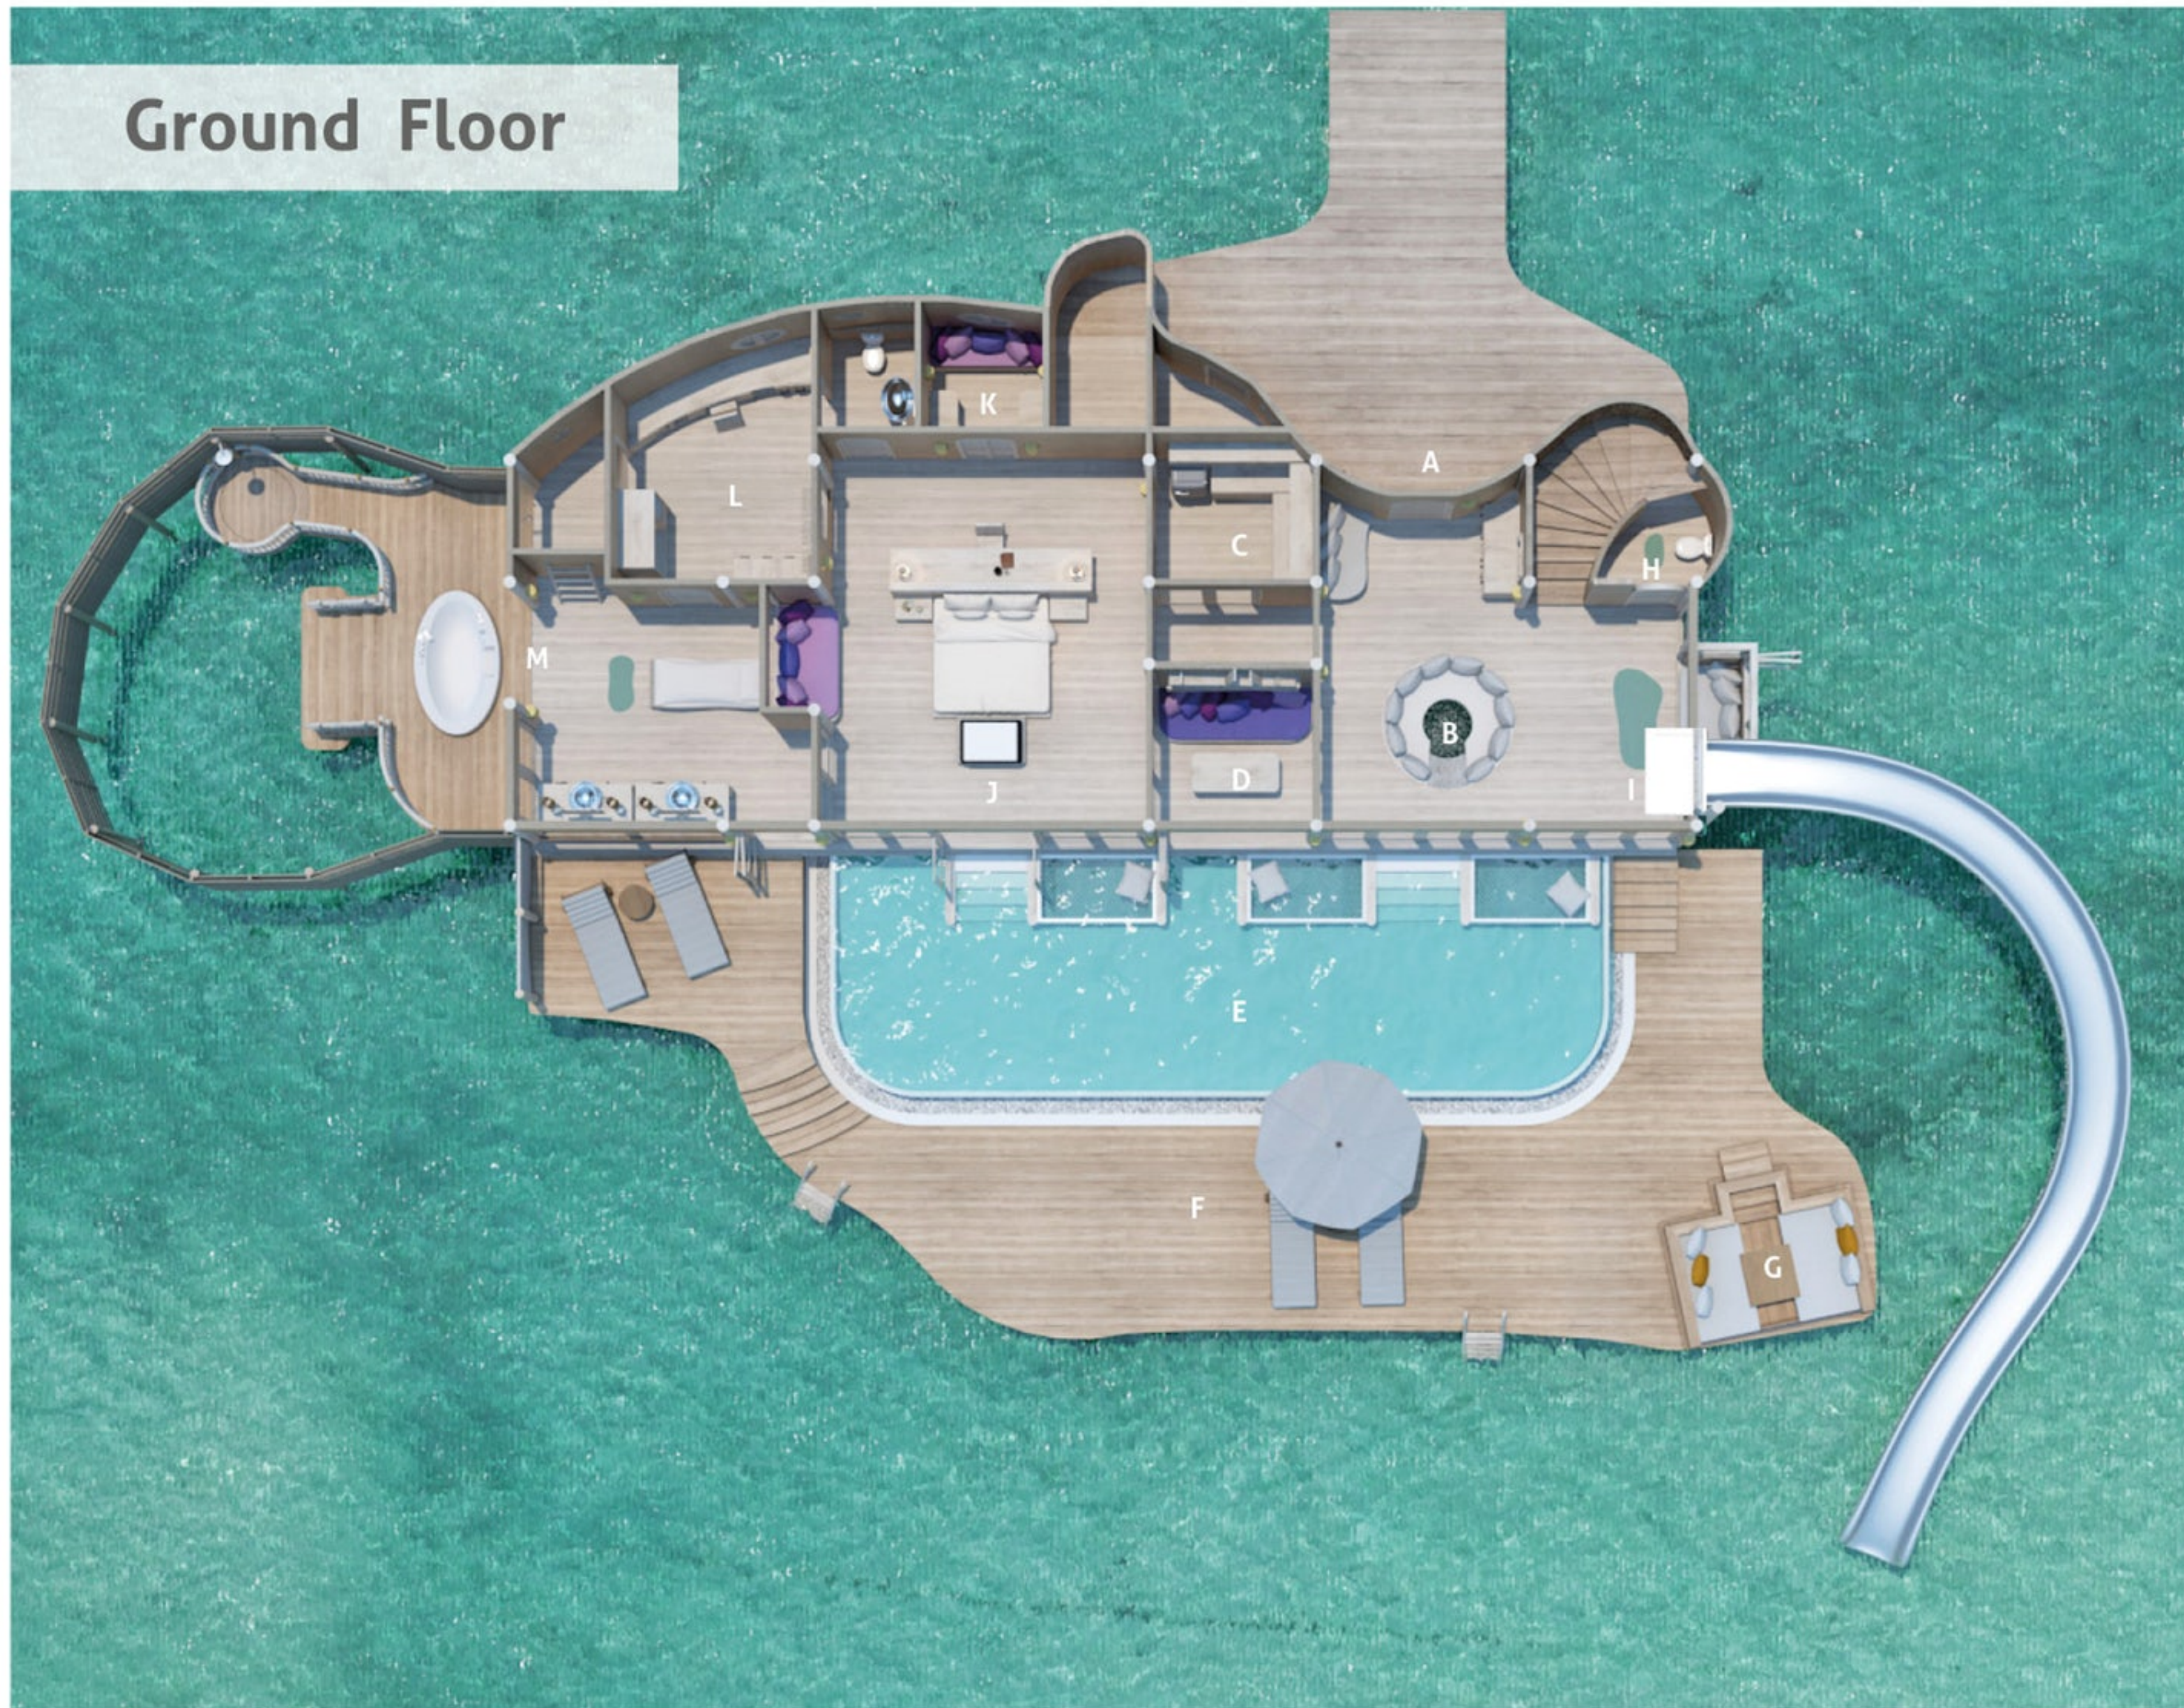

# 1 Bedroom Water Retreat with Slide

One bedroom | 437 sqm

- A Entrance
- B Living Area
- C Mini Bar
- D Study Room
- E Pool
- F Deck
- G Sunken Seating
- H Toilet
- I Water Slide
- J Bedroom
- K Children's Bedroom
- L Dressing Room
- M Bathroom

- N Dining Sala
- O Retractable Roof

# First Floor