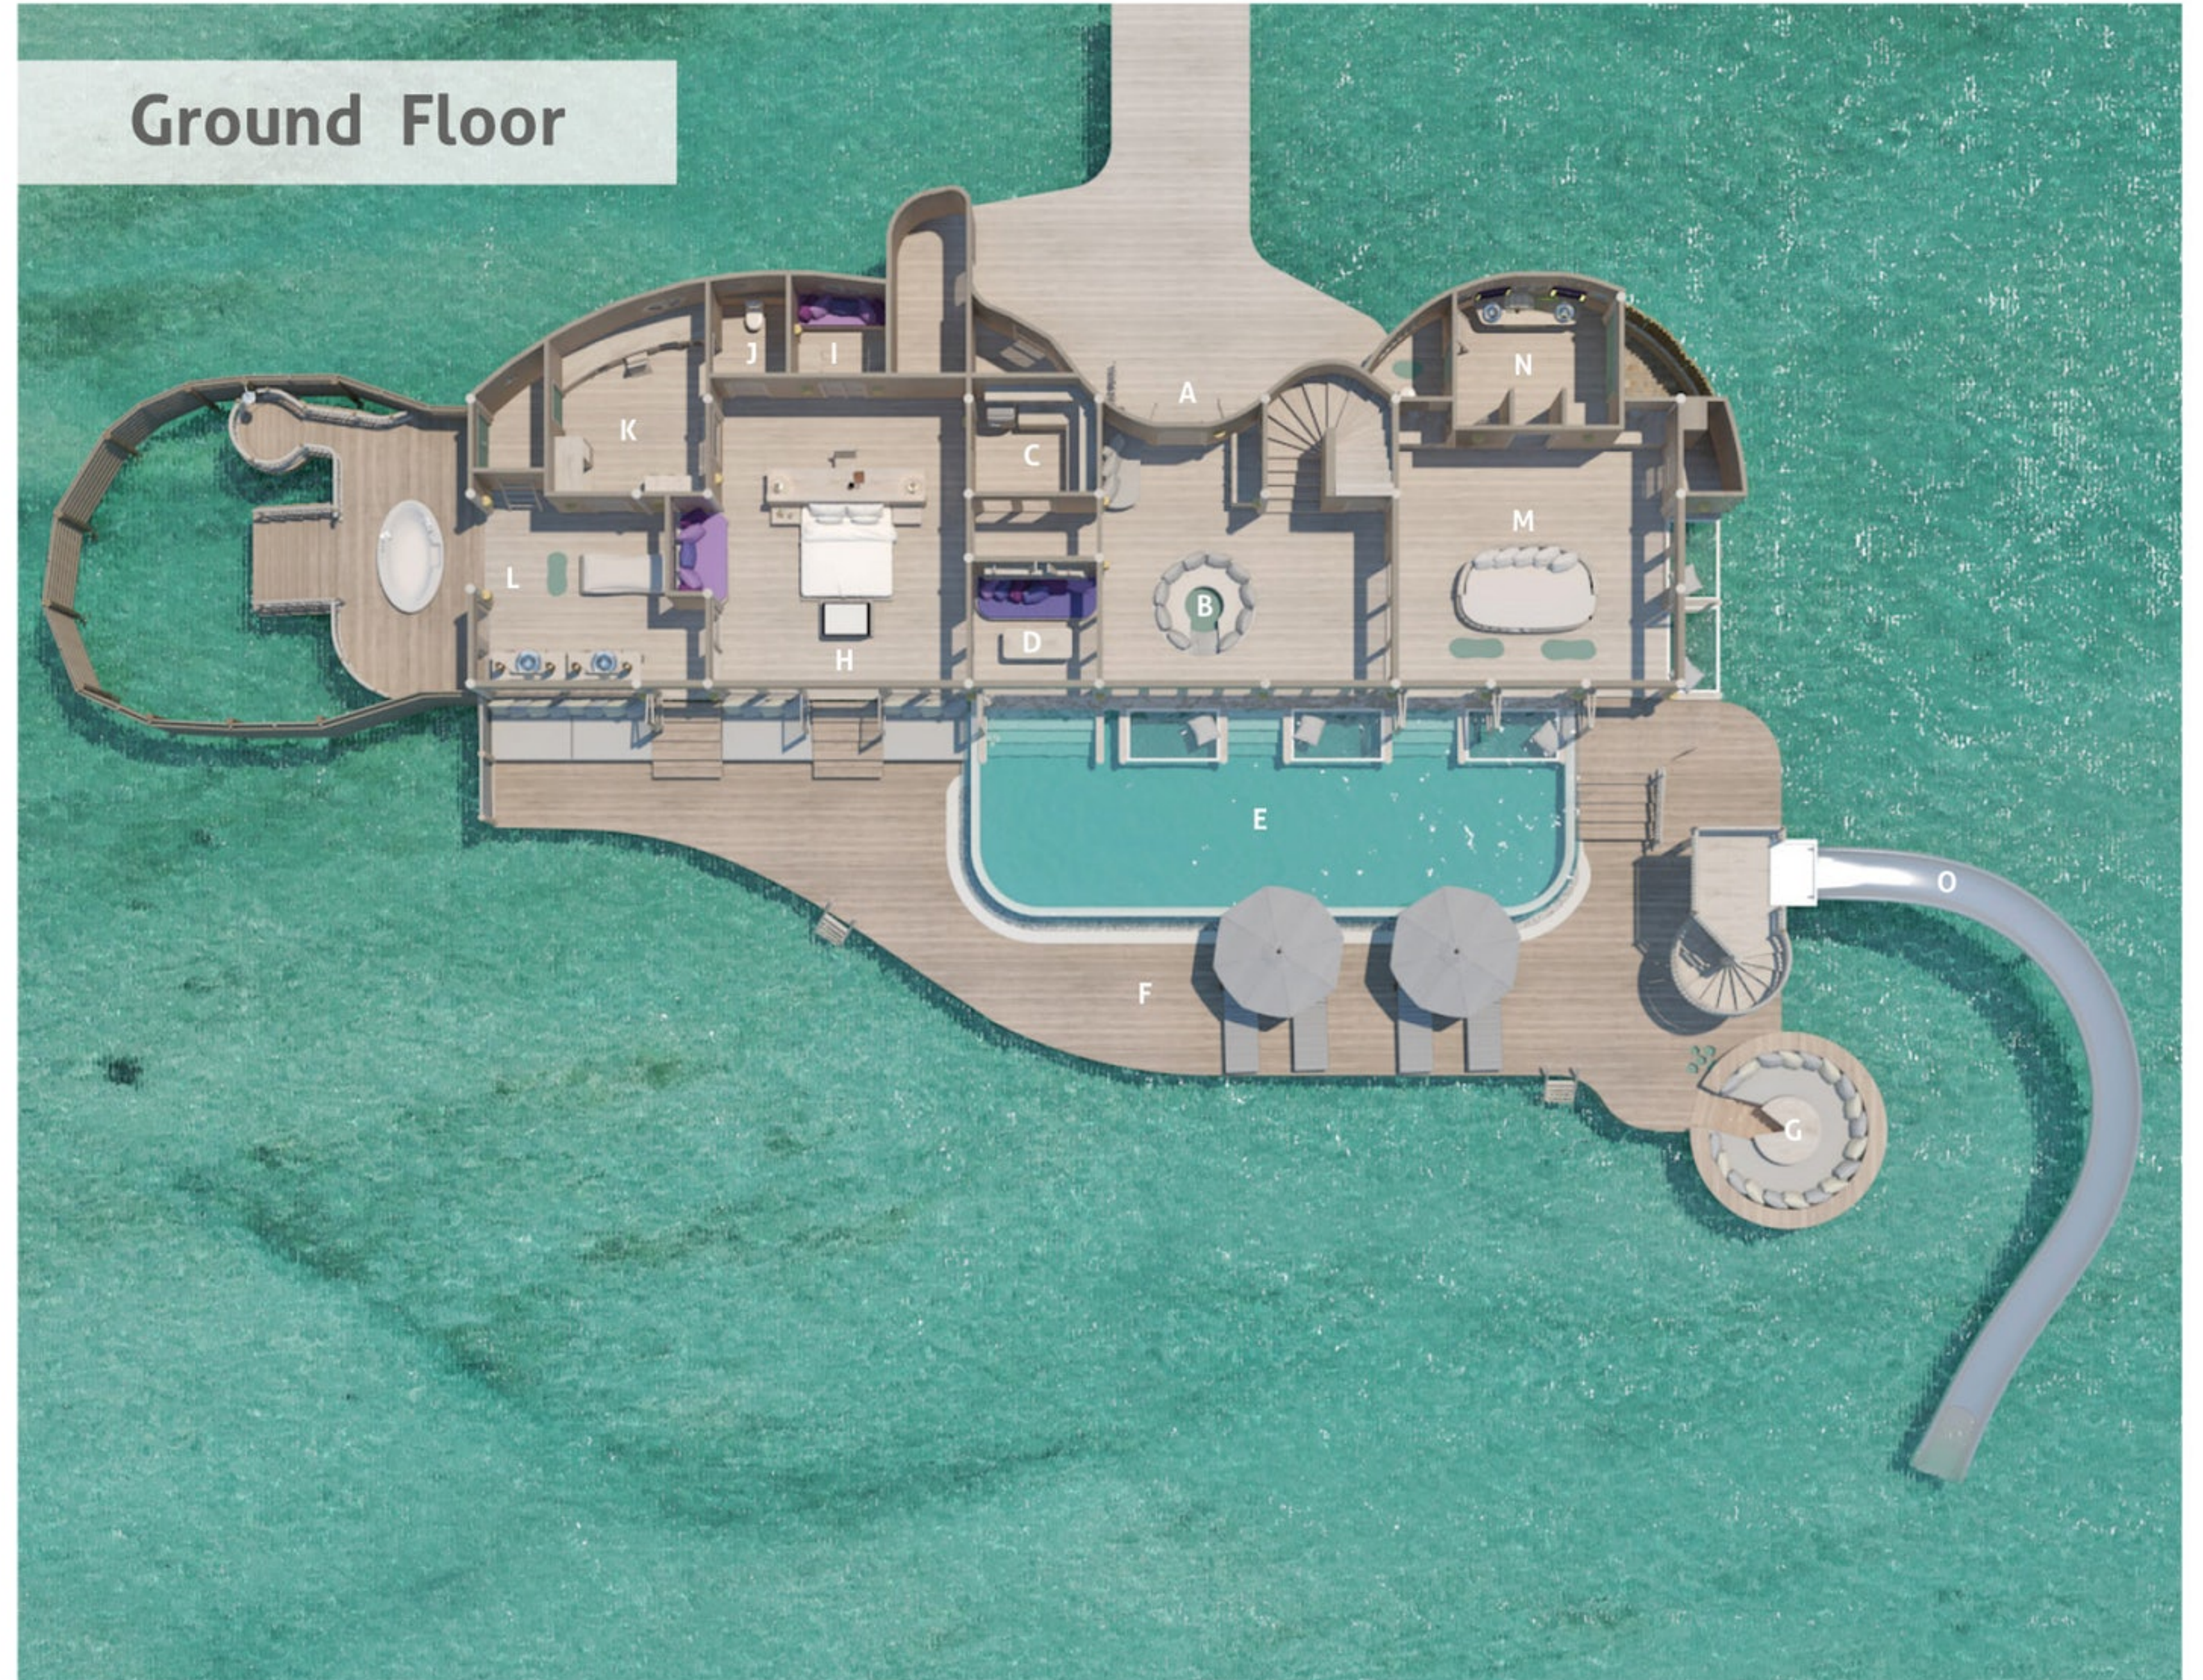

2 Bedroom Water Retreat with Slide

Two bedroom | 610 sqm

- A Entrance
- B Living Area
- C Mini Bar
- D Study Room
- E Pool
- F Deck
- G Sunken Seating
- H Master Bedroom
- I Children's Bedroom
- J Toilet
- K Dressing Room
- L Master Bathroom
- M TV Lounge
- N Bathroom
- O Water Slide

- P Guest Bedroom
- Q Dressing Room
- R Guest Bathroom
- S Dining Sala
- T Retractable Roof

First Floor